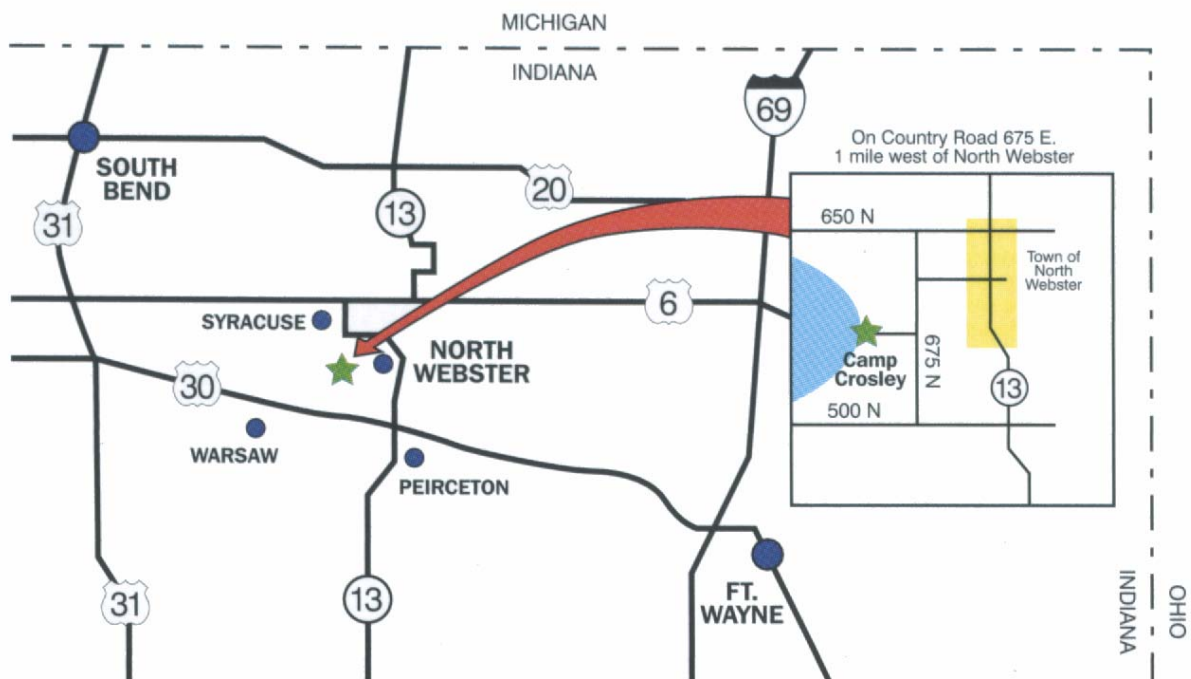

DIRECTIONS

Camp Crosley YMCA is located one mile west of North Webster, on County Road 675, on the east end of Little Tippecanoe Lake.

From Indianapolis & Muncie

Follow I-69 North to Fort Wayne. Take U.S. 30 West through Columbia City to Peirceton. Take S.R. 13 North. Follow local directions below.

From Chicago

Follow U.S. 30 East all the way through Warsaw to Peirceton. Take S.R. 13 North. Follow local directions below.

Local Directions From U.S. 30

Take S.R. 13 North towards North Webster. Travel about 8 miles to the intersection of 13 and 500 North (Armstrong Rd). Turn left onto Armstrong Road, then take a right onto 675 East. Camp Crosley YMCA is located on the left side of the road.

Local Directions From U.S. 6 or U.S. 20

Traveling south on S.R. 13, North Webster is about 8 miles south of Syracuse. As you enter North Webster, look for green signs directing you to Camp Crosley. Turn right onto Crystal Flash Road (650 N), travel approximately 1 mile to the second stop sign and turn left onto 675 East. Travel 1/4 mile and Camp Crosley YMCA will be on your right.